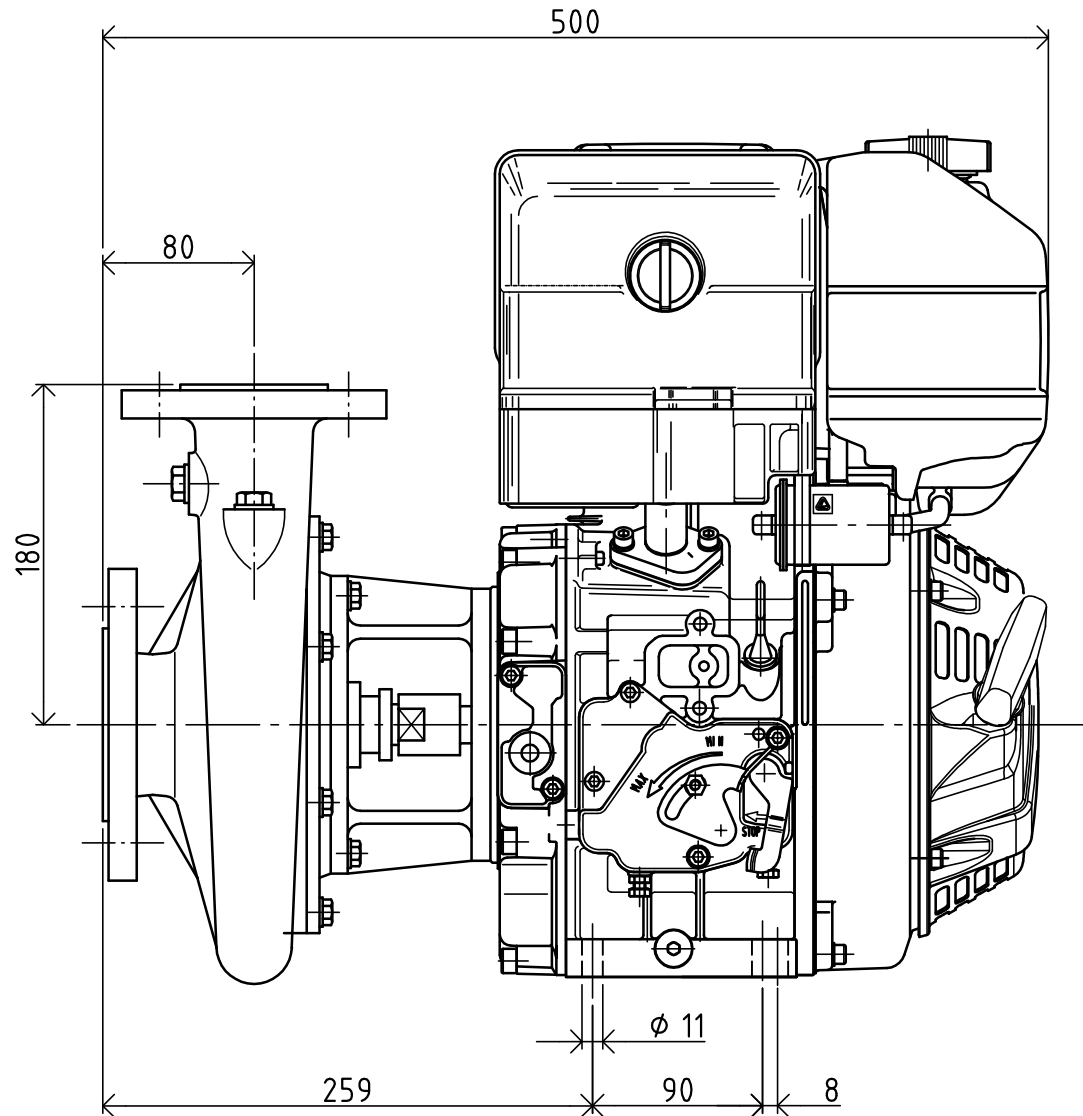

G.M.P. spa

25064 Gussago (BS) Italy - Via Sale 119/121
<http://www.gmppumps.com>
E-mail: info@gmppumps.com
Fax 0302772418

GFL 320 (DN50x32)

Motore Lombardini 15LD-350

IMCRV003

N° disegno

Data 06-2001

G.M.P. spa
 25064 Gussago (BS) Italy - Via Sale 119/121
<http://www.gmppumps.com>
 E-mail: info@gmppumps.com
 Fax 0302772418

Commenti/Comments

GFL 320/H (DNa50 x DNm32), 3600RPM

Pompa provata:
Pump under test:

GFL320/H

Data:
Date:

09/10/2020

TABELLA N°

CMCRV009 Rev-A