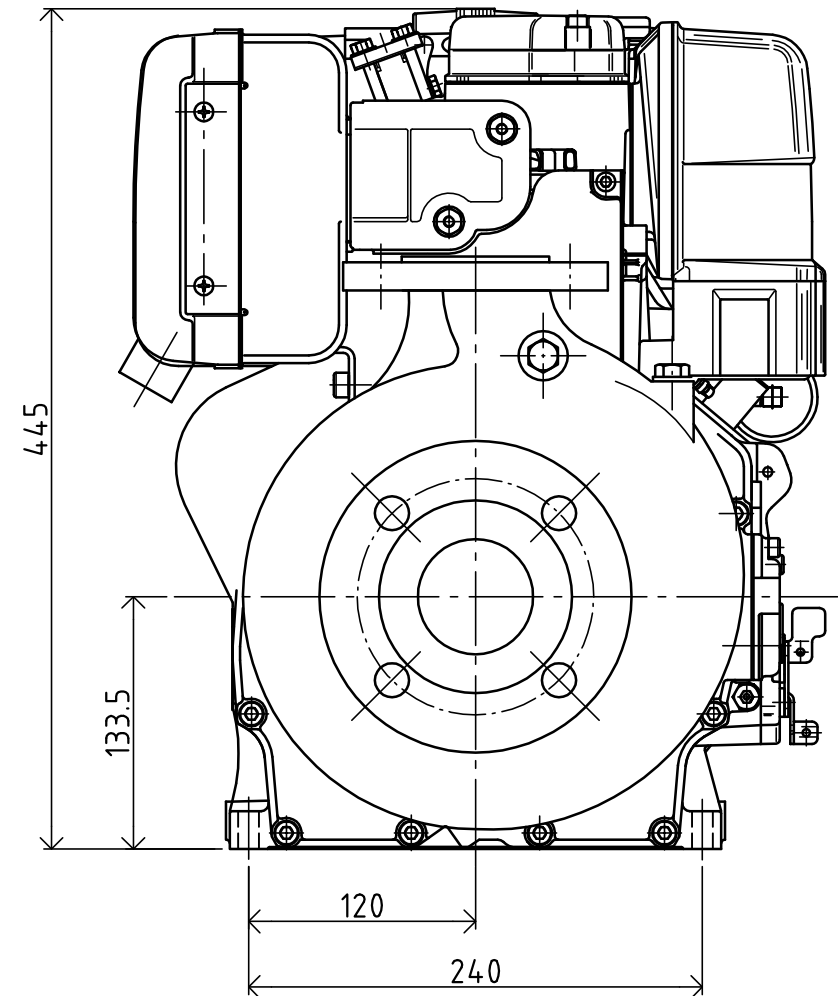

G.M.P. spa

25064 Gussago (BS) Italy - Via Sale 119/121
<http://www.gmppumps.com>
E-mail: info@gmppumps.com
Fax 0302772418

GFL 320 (DN50x32)

Motore Lombardini 15LD-350

IMCRV003

N° disegno

Data 06-2001

G.M.P. spa
 25064 Gussago (BS) Italy - Via Sale 119/121
<http://www.gmppumps.com>
 E-mail: info@gmppumps.com
 Fax 0302772418

Commenti/Comments

GFL 320/H (DNa50 x DNm32), 3600RPM

Pompa provata:
Pump under test:

GFL320/H

Data:
Date:

09/10/2020

TABELLA N°

CMCRV009 Rev-A