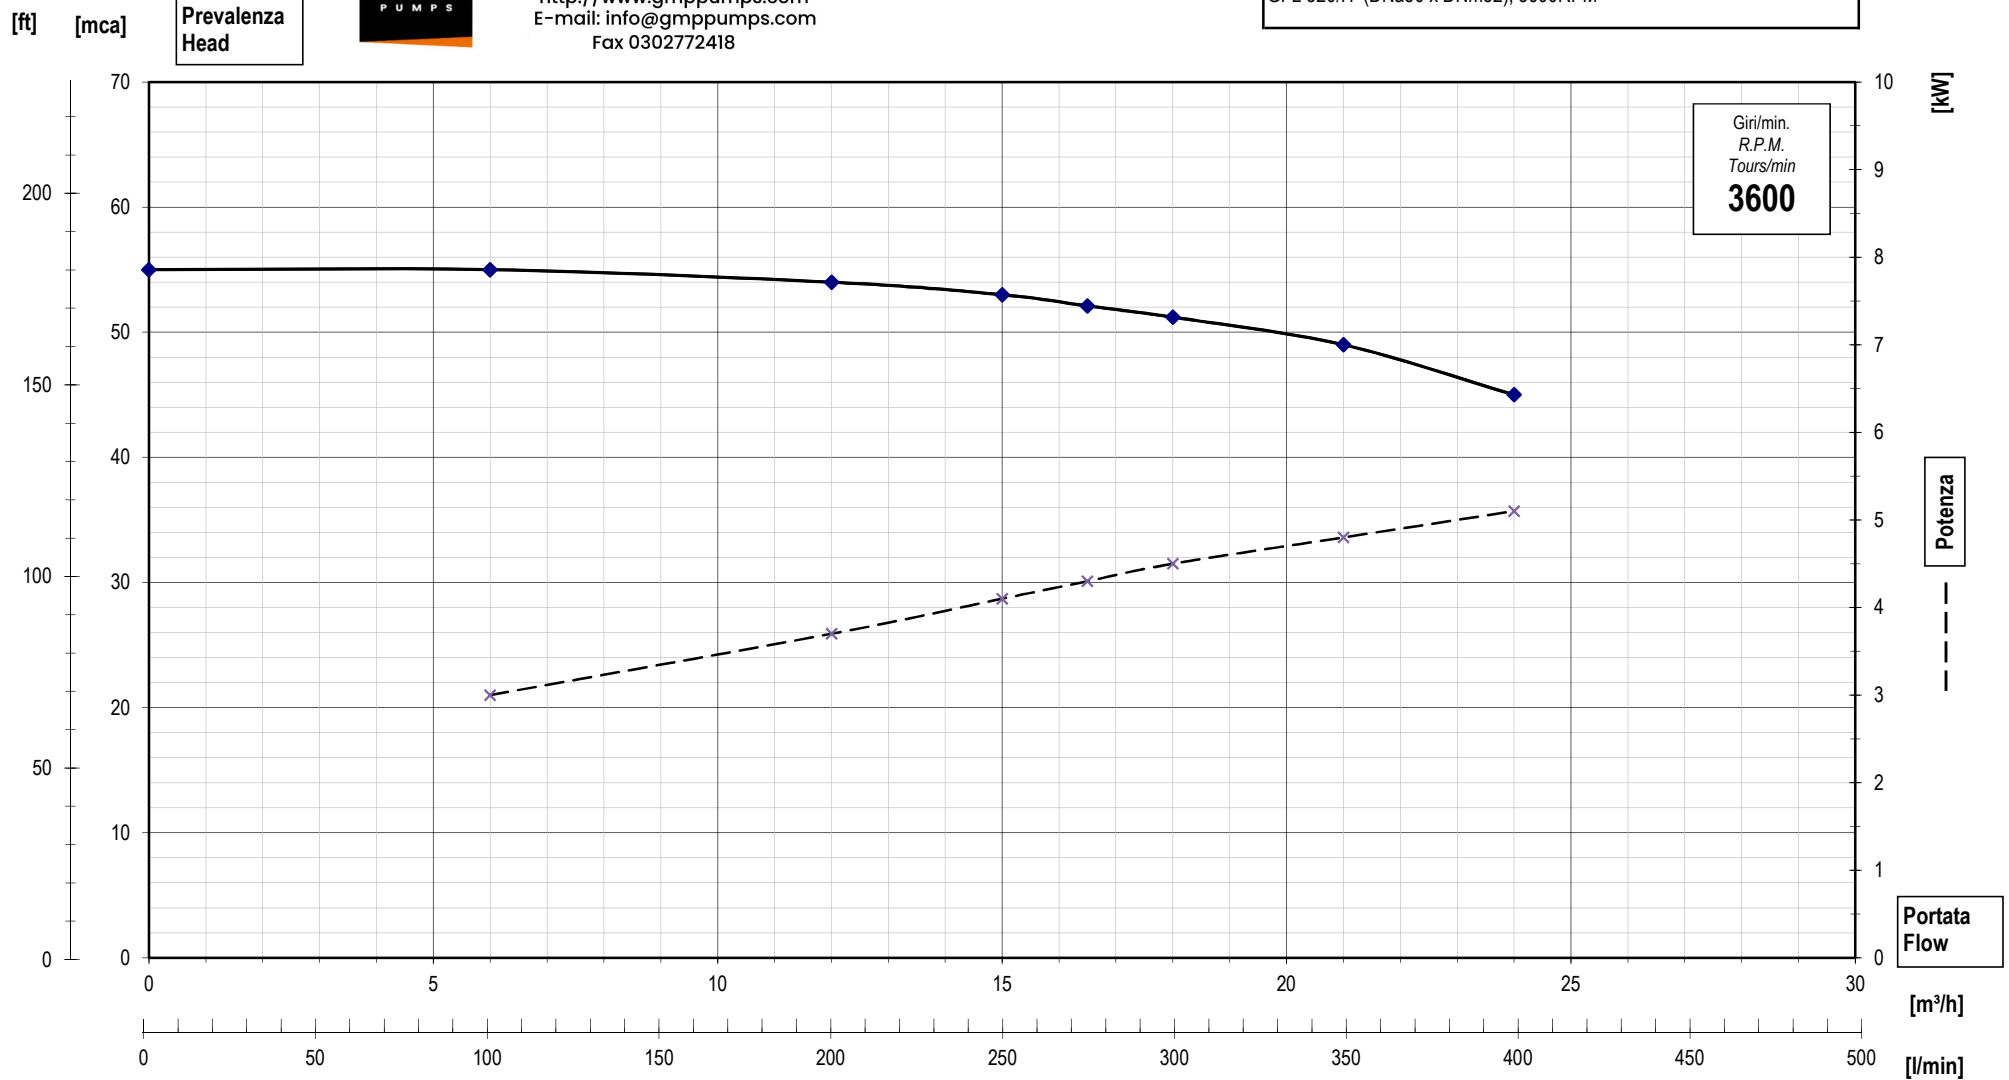

G.M.P. spa

25064 Gussago (BS) Italy - Via Sale 119/121
<http://www.gmppumps.com>
E-mail: info@gmppumps.com
Fax 0302772418

GFL 320 (DN50x32)

Motore Lombardini 15LD-350

IMCRV003

N° disegno

Data 06-2001

G.M.P. spa
 25064 Gussago (BS) Italy - Via Sale 119/121
<http://www.gmppumps.com>
 E-mail: info@gmppumps.com
 Fax 0302772418

Commenti/Comments

GFL 320/H (DNa50 x DNm32), 3600RPM

Pompa provata:
Pump under test:

GFL320/H

Data:
Date:

09/10/2020

TABELLA N°

CMCRV009 Rev-A